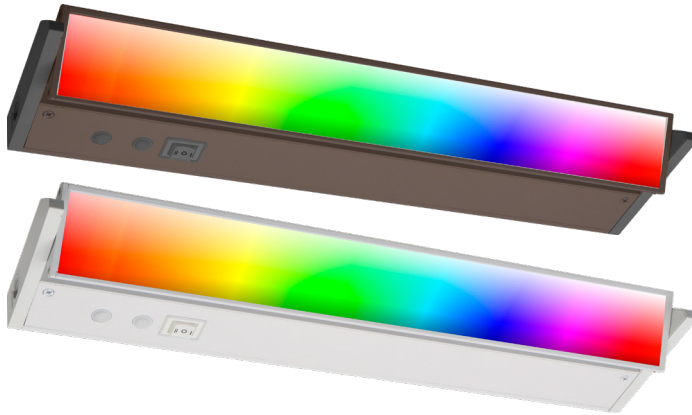

# UCA SERIES UNDERCABINET LIGHTING

UCA-RGBW-PB-40-BR  
UCA-RGBW-PB-40-WH

RGBW (9 MODES) & 3CCT UNDER CABINET LIGHT. PUSH-BUTTON COLOR CONTROL

**MCT** Multi Color Temperature (Selectable)

Customer Name: \_\_\_\_\_

Project Name: \_\_\_\_\_

Note: \_\_\_\_\_

Type: \_\_\_\_\_

3.86"(H) X 40"(W) X 1"(D)

Illuminate your space with our RGBW & 3CCT Under Cabinet Light, featuring 9 dynamic modes for versatile lighting. With push-button color control, easily switch between vibrant colors and adjustable white temperatures to suit any mood or task. Ideal for kitchens, offices, and more, this sleek fixture combines style with practical functionality.

### Mechanical:

- Extruded Aluminum Housing With Glass lens
- Increase Energy Savings And Shorten Payback Period
- 5-Step Color-Temperature Switch on Front
- 3-Step Power & Brightness Switch on Front
  - On/Off
  - 50%
  - 100%
- 3/8" KOs Cable Connector Included Instant-on to Full Brightness
- Link Fixtures Together With A Linkable Connector
- Operating Temperature: -4 F° to 114 F°
- IP Rating: IP20