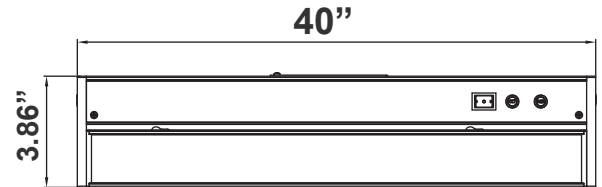

Project Name: \_\_\_\_\_

Note: \_\_\_\_\_

Type: \_\_\_\_\_

3.86"(H) X 40"(W) X 1"(D)

Illuminate your space with our RGBW & 3CCT Under Cabinet Light, featuring 9 dynamic modes for versatile lighting. With push-button color control, easily switch between vibrant colors and adjustable white temperatures to suit any mood or task. Ideal for kitchens, offices, and more, this sleek fixture combines style with practical functionality.